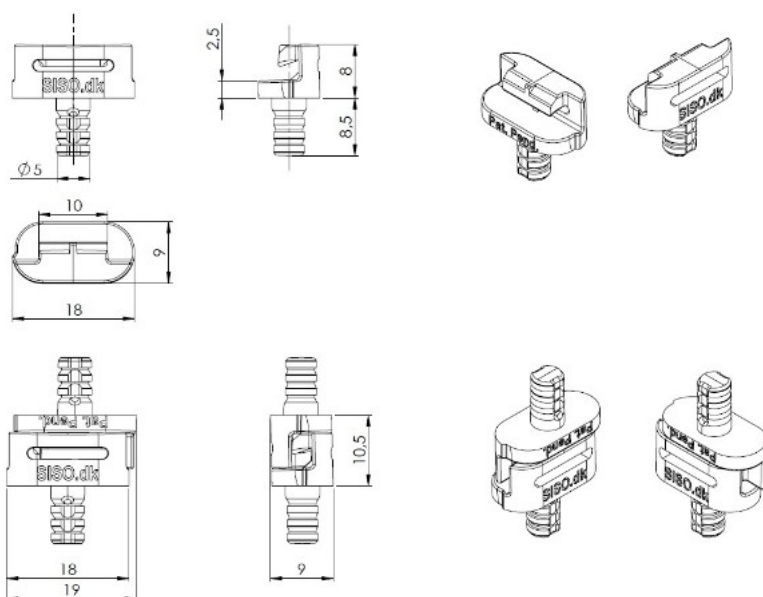

PRODUCT SHEET

Description:

Slide-on Connector "Temari", W/ \varnothing 5x9mm Dowel, Grey PC, Uni- versal

Item number:

11.04.560-0

Units	Box	Carton	HS Code	Barcode
Pcs.	100	12500	3926909790	 5704866510509

SISO A/S